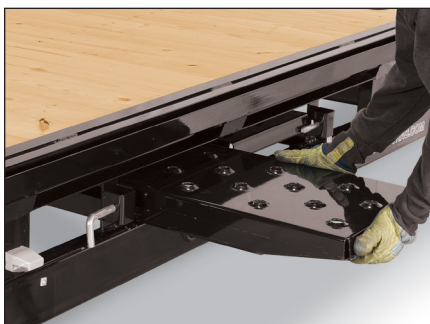

# ST LOW PROFILE FLATBED DECKOVER

Ramp Storage

## LOW PROFILE FLATBED DECKOVER FEATURES

15" Radial Tires (225 75R15 LRD) 5K Axle  
Adjustable 2-5/16" Coupler  
7K Dropleg Jack  
Eye-To-Eye Spring Axle  
Easy Lube Hubs  
Sealed Brake Connections

HD Bulkhead  
(6) 1/2" D-Rings  
Stake Pockets and Rub Rail  
Multi-Position Spare Tire Carrier  
Diamond Plate Wheel Covers  
8ft Fabricated Slide In Steel Ramps

Powder Coat Finish  
32" Deck Height  
Pressure Treated 2 x 6 Decking  
EverLink™ - High Performance Wiring Harness  
Sealed LED Lighting

# SPECIFICATIONS

	8.5' x 16' (10K)	8.5' x 18' (10K)	8.5' x 20' (10K)
<b>Model #</b>	ST10216TDO2A-B-100	ST10218TDO2A-B-100	ST10220TDO2A-B-100
<b>GVWR (lb.)</b>	9900	9900	9900
<b>GAWR (lb.axle)</b>	5200	5200	5200
<b>Curb Weight</b>	2645	2830	3015
<b>Payload</b>	7255	7070	6885
<b>Main Frame</b>	5" Channel		
<b>Cross Members</b>	2 x 2 Tube (24" On-Center)		
<b>Side Rail</b>	5 x 2 Tube		
<b>Tongue</b>	5 x 2 Tube		
<b>Coupler</b>	2-5/16" Adjustable Coupler		
<b>Jack</b>	7K Dropleg Set Back		
<b>Easy Lube Axles</b>	Cambered Brake Both Axles		
<b>Suspension</b>	Double Eye Leaf Spring		
<b>Tires</b>	225/75 R15		
<b>Wheels</b>	15", 6 on 5.5, Radial		
<b>Decking</b>	2" Pressure Treated Pine		
<b>Lights</b>	All LED Lights		
<b>Electric Plug</b>	7 Pole RV Molded Flat Blade		
<b>Finish</b>	Powder Coated High Gloss Black		
<b>Overall Length</b>	246"	270"	294"
<b>Deck Height</b>	32"	32"	32"
<b>Coupler Height</b>	Adjustable 19" - 27"		
<b>Ramps</b>	8' Fabricated Ramps		