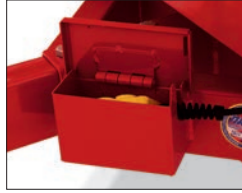

D-Rings

Protected Remote Holder

Removable Front and Rear Panels Serve as Ramps

Shown in Color Option Red

**SURE-TRAC DIFFERENCE**

Integrated Side Body Stiffening System (New)
 Low Profile Deckover with 10" Wheels
 Removable Front and Rear Panels that
 Serve as Ramps
 Swivel Jack
 All LED Lights

FEATURES

Protected Remote Holder (New)
 Battery
 Power-Up, Power-Down Hydraulics (Single Ram)
 Easy-Lube Hubs

10" Bias Tires

Detachable Tongue
 Welded Tubular Steel Main Frame
 (4) D-Ring Tie-Downs
 12" Tall Sides

OPTIONS

Chargers
 Tarp Kit
 Spare Tire Mount
 Color Options
 Contact Your Local Dealer
 for More Options

Wholesale Dealer | **SMART - CONFIDENT - PROVEN**

2018 SPECIFICATIONS FOR UTILITY DUMP

	4.5 x 8
Style	Deckover
GVWR	2900
GAWR	3500
Curb Weight	940
Payload	1960
Frame	4 x 2 Tube
Cross Members	3" C-Channel
Tongue	4 x 2 Tube
Coupler	2" Ball
Jack	2K Caster
Easy Lube Axle	Easy Lube
Suspension	Leaf Spring
Tires	20.5 x 8 10 LRE
Wheels	10 in, 5 on 4.5, Bias
Decking	One Piece 11 Ga.
Lights	All LED Lights
Electric Plug	4 Way
Finish	Powder Coat High Gloss Black
Overall Length	142.5"
Bed Width Inside	54"
Bed Length Inside	100"
Bed Height Inside	12"
Deck Height	24"
Coupler Height	17"
Hydraulic Hoist	Single Ram (Power Up / Power Down)
Pump	3200 PSI
Battery	12V 425 CA Battery