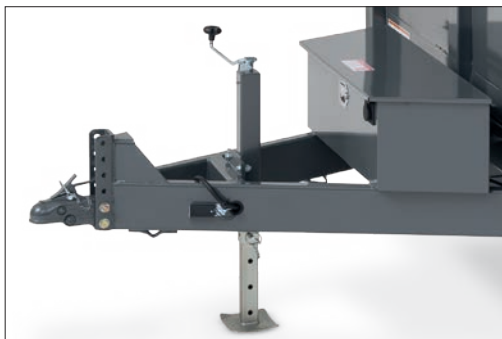

HD LOW PROFILE DUMP

Spare Tire Mount

Stabilizer Jack Receivers (Jacks Optional)

Sealed Brake Connections

Underbody Tool Secure Storage

110 Volt Battery Charger

Easy-Access Ramp Storage

Multi-Function Gate

Slipper Spring Suspension

Dual Ram

Less Stress on Frame Due to Front-lifting Action

Scissor Hoist

Shown in Color Option Charcoal

Telescopic

Shown in Color Option Red
Available on 12' and 14' Trailers

Adjustable Coupler/Setback Jack

SURE-TRAC DIFFERENCE

- Integrated Side Body Stiffening System
- Integrated Tarp Mount
- Underbody Secure Tool Storage
- Combo Barn Door Spreader Gate with Cambar
- All LED Lights
- Slipper Springs
- Sealed Brake Connections

- Easy Lube Hubs
- 16" Radial Tires
- Self-Adjust Brakes

- 7K Setback Jack
- 2-5/16" Adjustable Coupler
- Tongue Mounted HD Control Box with Key Lock
- 10 Gauge Floor
- HD Tread Plate Fenders
- Side Steps
- (5) D-Ring Tie-Downs
- Spare Tire Mount
- Ramps (Stored Underneath Bed)
- Stake Pockets